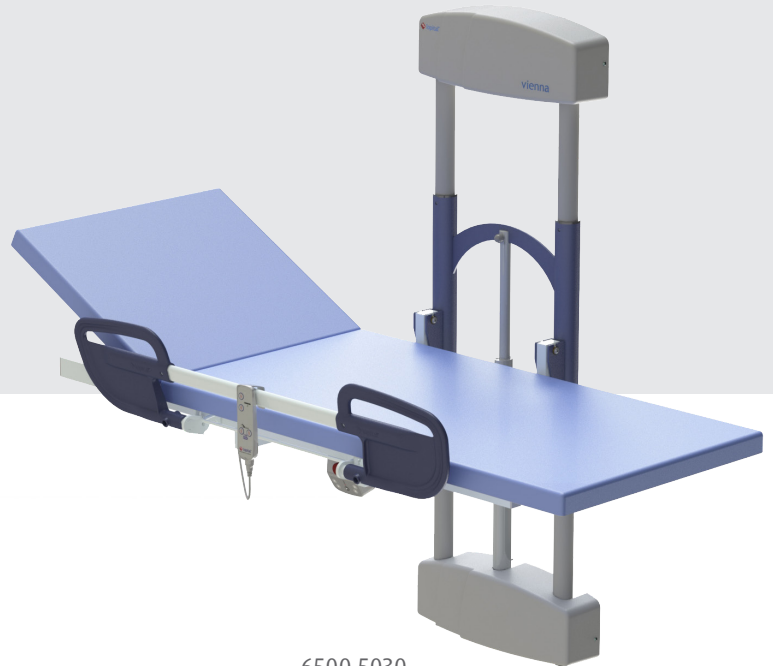

6500 4025 / 6500 5030

Vienna

Suitable for people with a moderate to very severe disability

Technical specifications

Product no.	Product description	Outside length	Outside width	Inside length	Inside width	Lying surface height adjustment	Max. load kg	Max. load lb	Product weight in kg	Product weight in lbs
6500 4025	Vienna dressing table hydr 190	190	82	-	70	56 - 106	150	330	59	130
6500 5030	Vienna dressing table wall-mounted	190	91	-	70	45 - 95	227	500	70	154

All measurements in this matrix are in centimeters.

Simple operation improves ease of use.

6500 5030
Vienna dressing table
Wall-mounted

6500 4025
Vienna dressing table
hydraulic