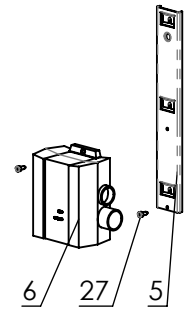

Place the charger outside the bathroom