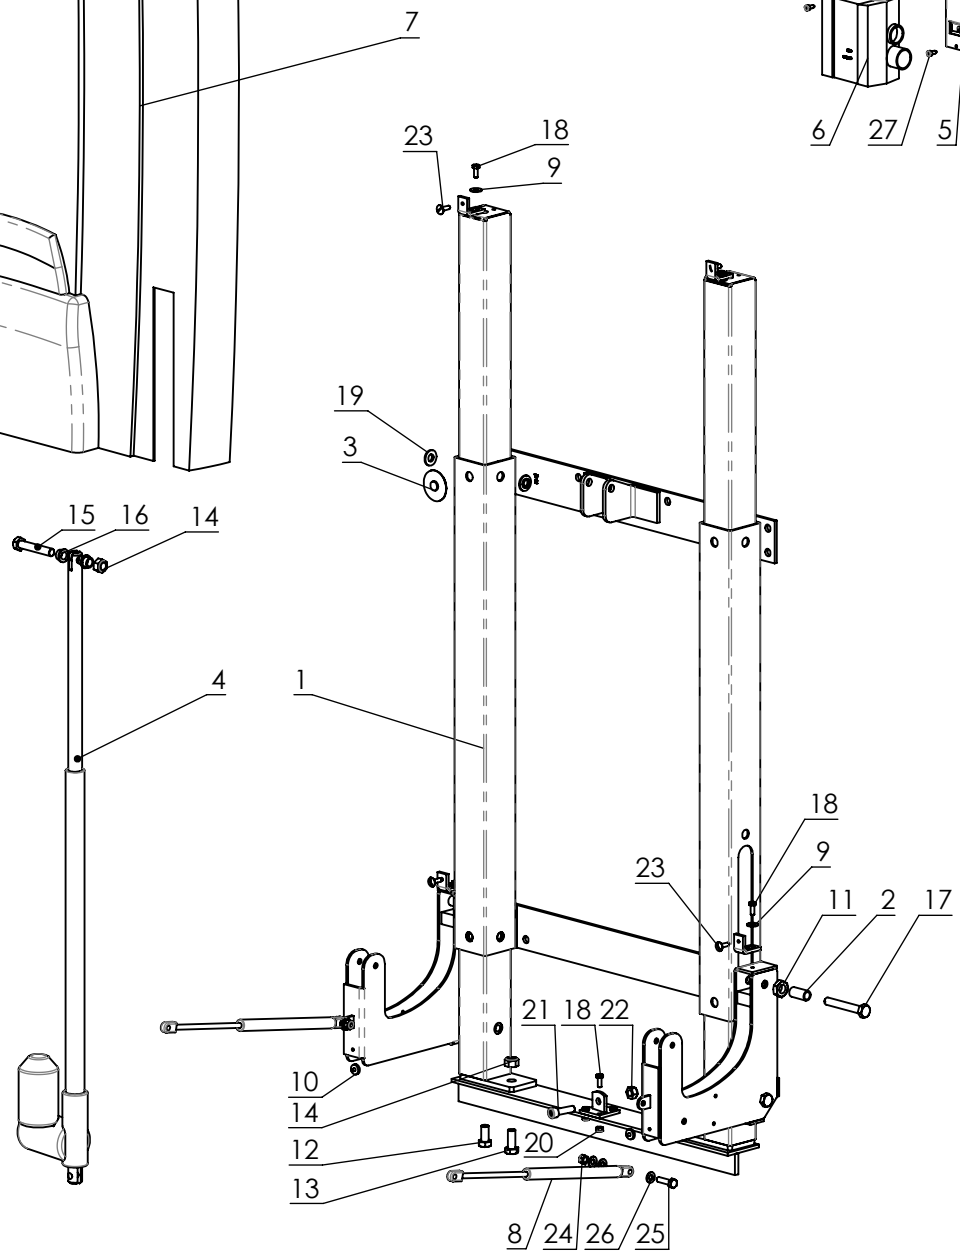

Place the charger outside the bathroom