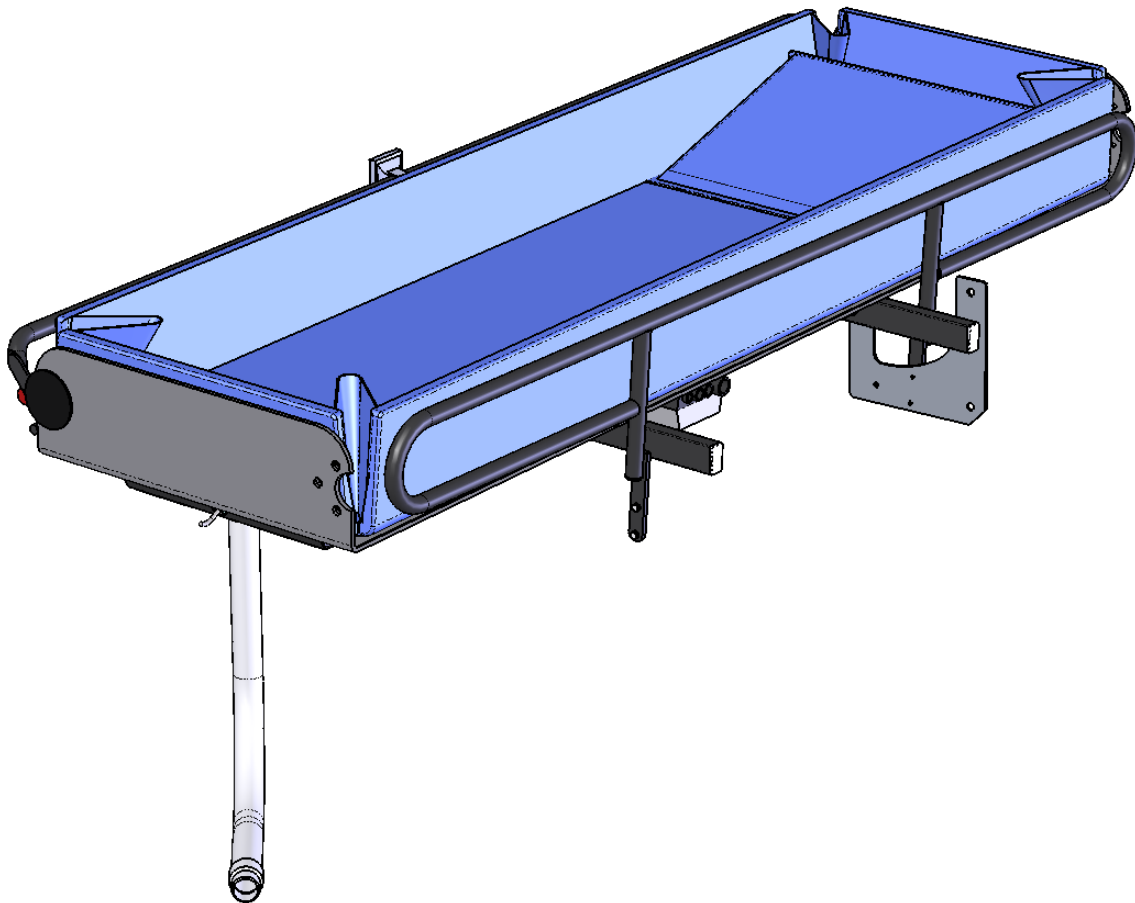

Type nr: 61002400 / 2401

Sirocco 61002400 / 61002401

Part nr.	QTY.	Art.nr.	Part
1	1	70240004	Frame
2	2	70240011	Spacer
3	1	70240006	Cover plate
4	1	70210044	Topplate
5	1	70210019	Hook for hose
6	1	70240001	Mounting plate battery
7	1	70210511	Mounting plate
8	1	70210515	Control box
9	1	70210518	Batterypack
10	1	70210510	Manual control
11	2	70210023	Mattress hook
12	2	70210025	Clamping plate
13	1	70210038	Clamping plate (set)
14	1	70210024	Siderail
15	1	70240003	Siderail locked
16	1	70210047	Mattress
17	1	70210048	Pillow
18	1	70210055	Outlet
19	1	70210043	Clamping disk
20	1	70210056	Clamping ring
21	1	70210054	Hose (complete)
22	1	70210039	Lock
23	1	70210041	Leaf spring
24	2	70210052	Buffer rubber
25	1		Cover fastener siderail
26	1		Cylinder head screw
27	2		Ring
28	2		Tube cap
29	2		Slide bearing
30	2		Slide bearing
31	2		Round head screw
32	5		Locknut
33	5		Washer
34	4		Lock nut
35	4		Bolt
36	3		Hex bolt
37	8		Raised countersunk screw
38	2		Countersunk screw
39	2		Washer
40	2		Cap nut
41	1		Washer

Type nr: 61002400/2401

Sirocco 61002400 / 61002401

Part nr.	QTY.	Art.nr.	Part
42	4		Washer
43	1		Hex bolt
44	1		Locknut
45	2		Nut cap
46	4		Hex bolt
47	2		Raised countersunk head screw
48	12		Bolt
49	2		Tube cap
50	12		Countersunk screw