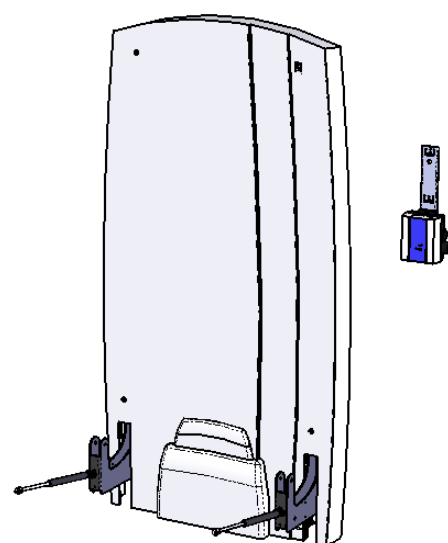

Unit of measurement: mm

Lopital Nederland bv

Type nr: 5004

Adjusting high / low unit wall

Part nr.	QTY.	Art.nr.	Part
1	1	70240007	Wall frame Set complete
2	4	70240009	Spacer
3	4	70240008	Slide prop
4	1	70240002	Actuator
5	1	70210512	Mountingplate wall charger
6	1	70210516	Charger
7	1	70240010	Cover
8	2	70210040	Gas spring
9	8		Ring
10	4		Slider flatpin
11	4		Low Hex nut
12	2		Hex bolt
13	2		Hex bolt
14	3		Lock nut
15	1		Hex bolt
16	2		Slide bearing
17	4		Hex bolt
18	8		Hex bolt
19	10		bearing
20	4		Lock nut
21	1		Cylinder head screw
22	1		Locknut
23	4		Low button head screw
24	2		Locknut
25	2		Hex bolt
26	6		Washer
27	2		Cylinder head screw