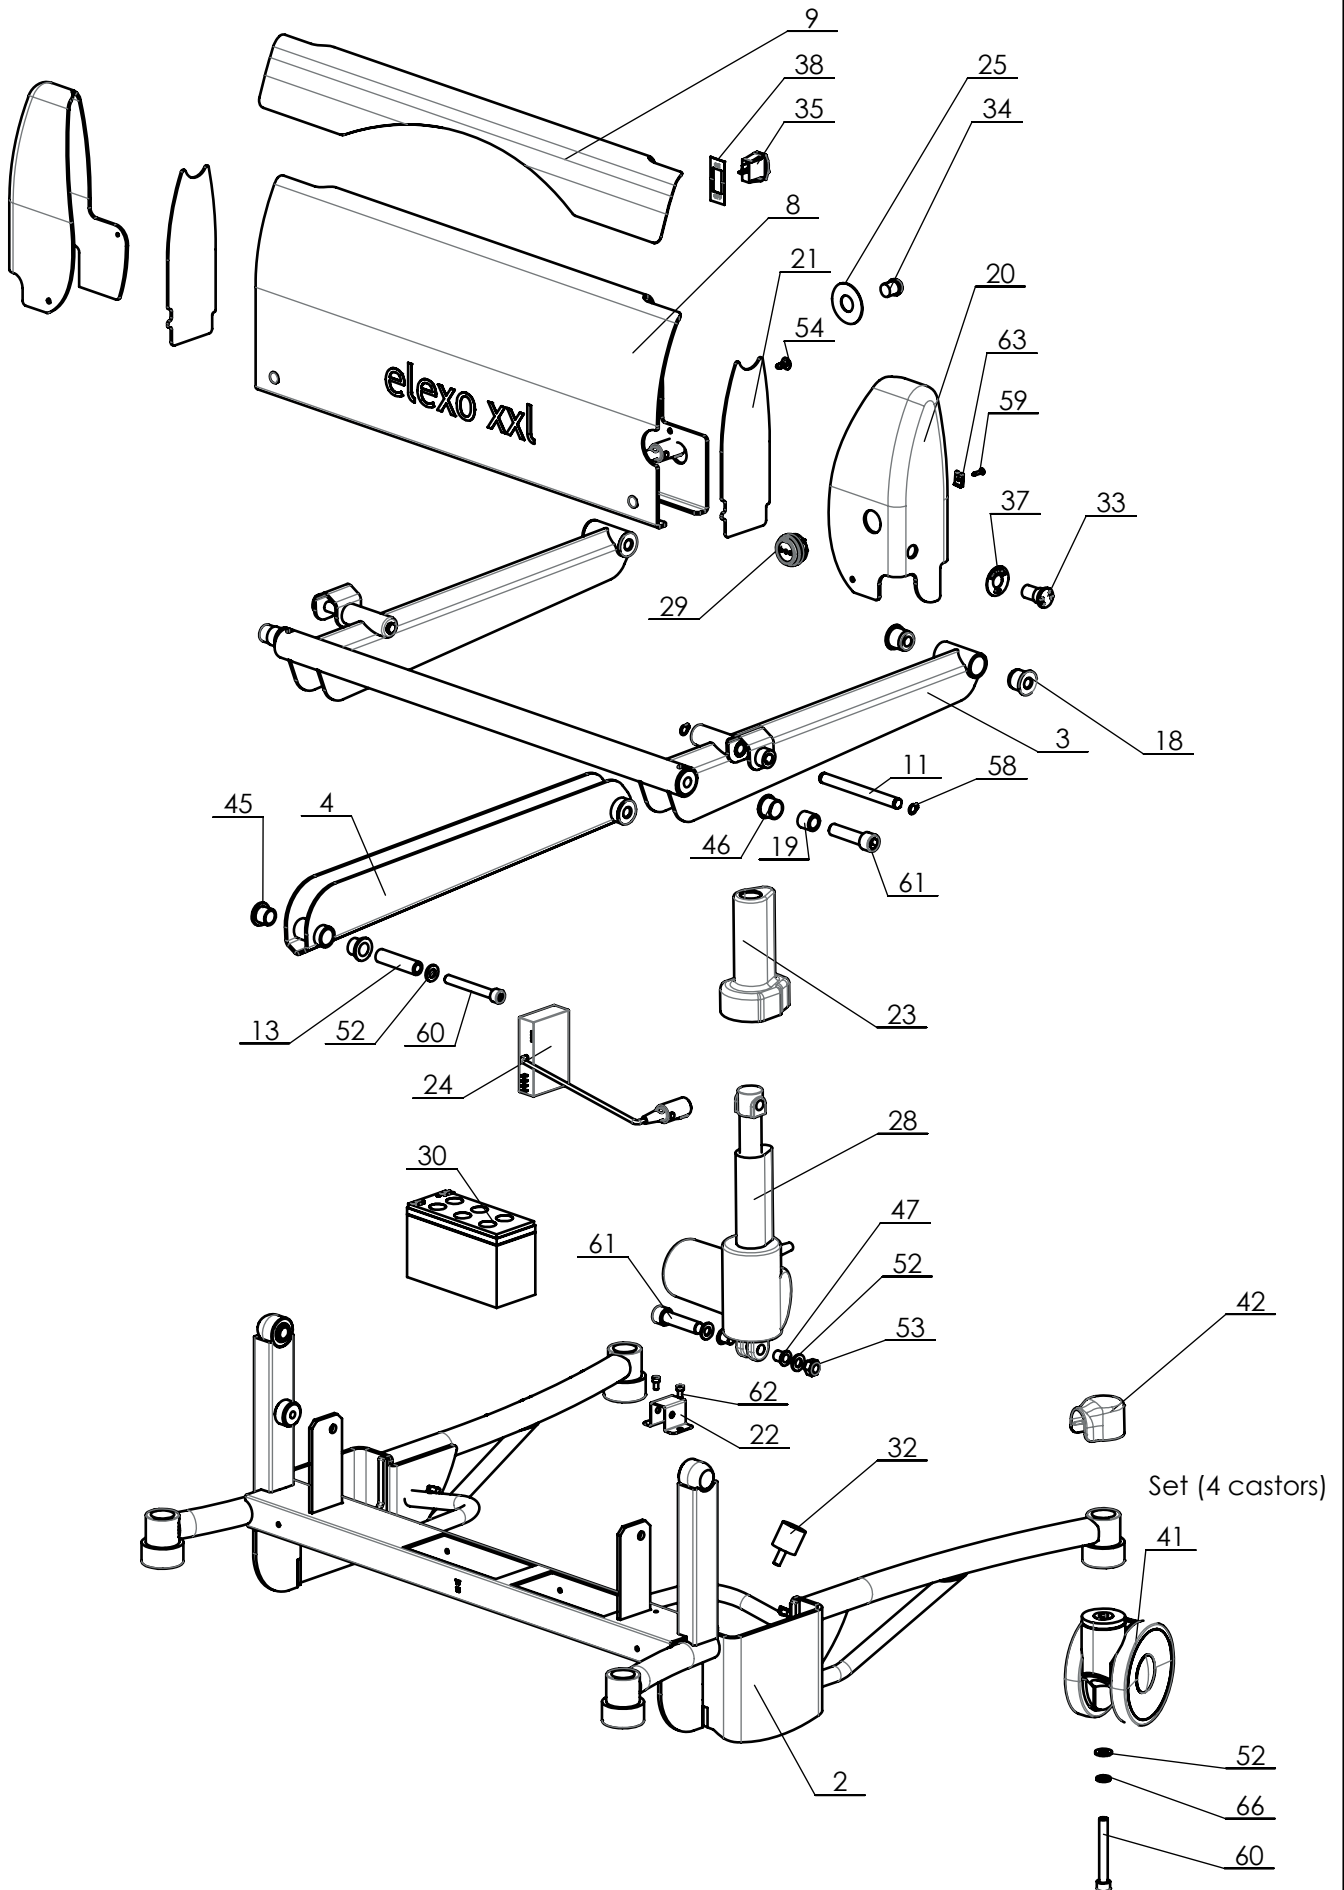

P:\SW-Tek\Eleko\Eleko XXL 5300\

Drawn by: ES	Date: 10-10-2013
Revised: 6 /KA	Date: 18-01-2023
Revised: 7 /KA	Date: 29-09-2023

Overview parts Elexo XXL base frame

Copyright reserved by law

Unit of measurement: mm

Lopital Nederland bv

Type no: 51005300