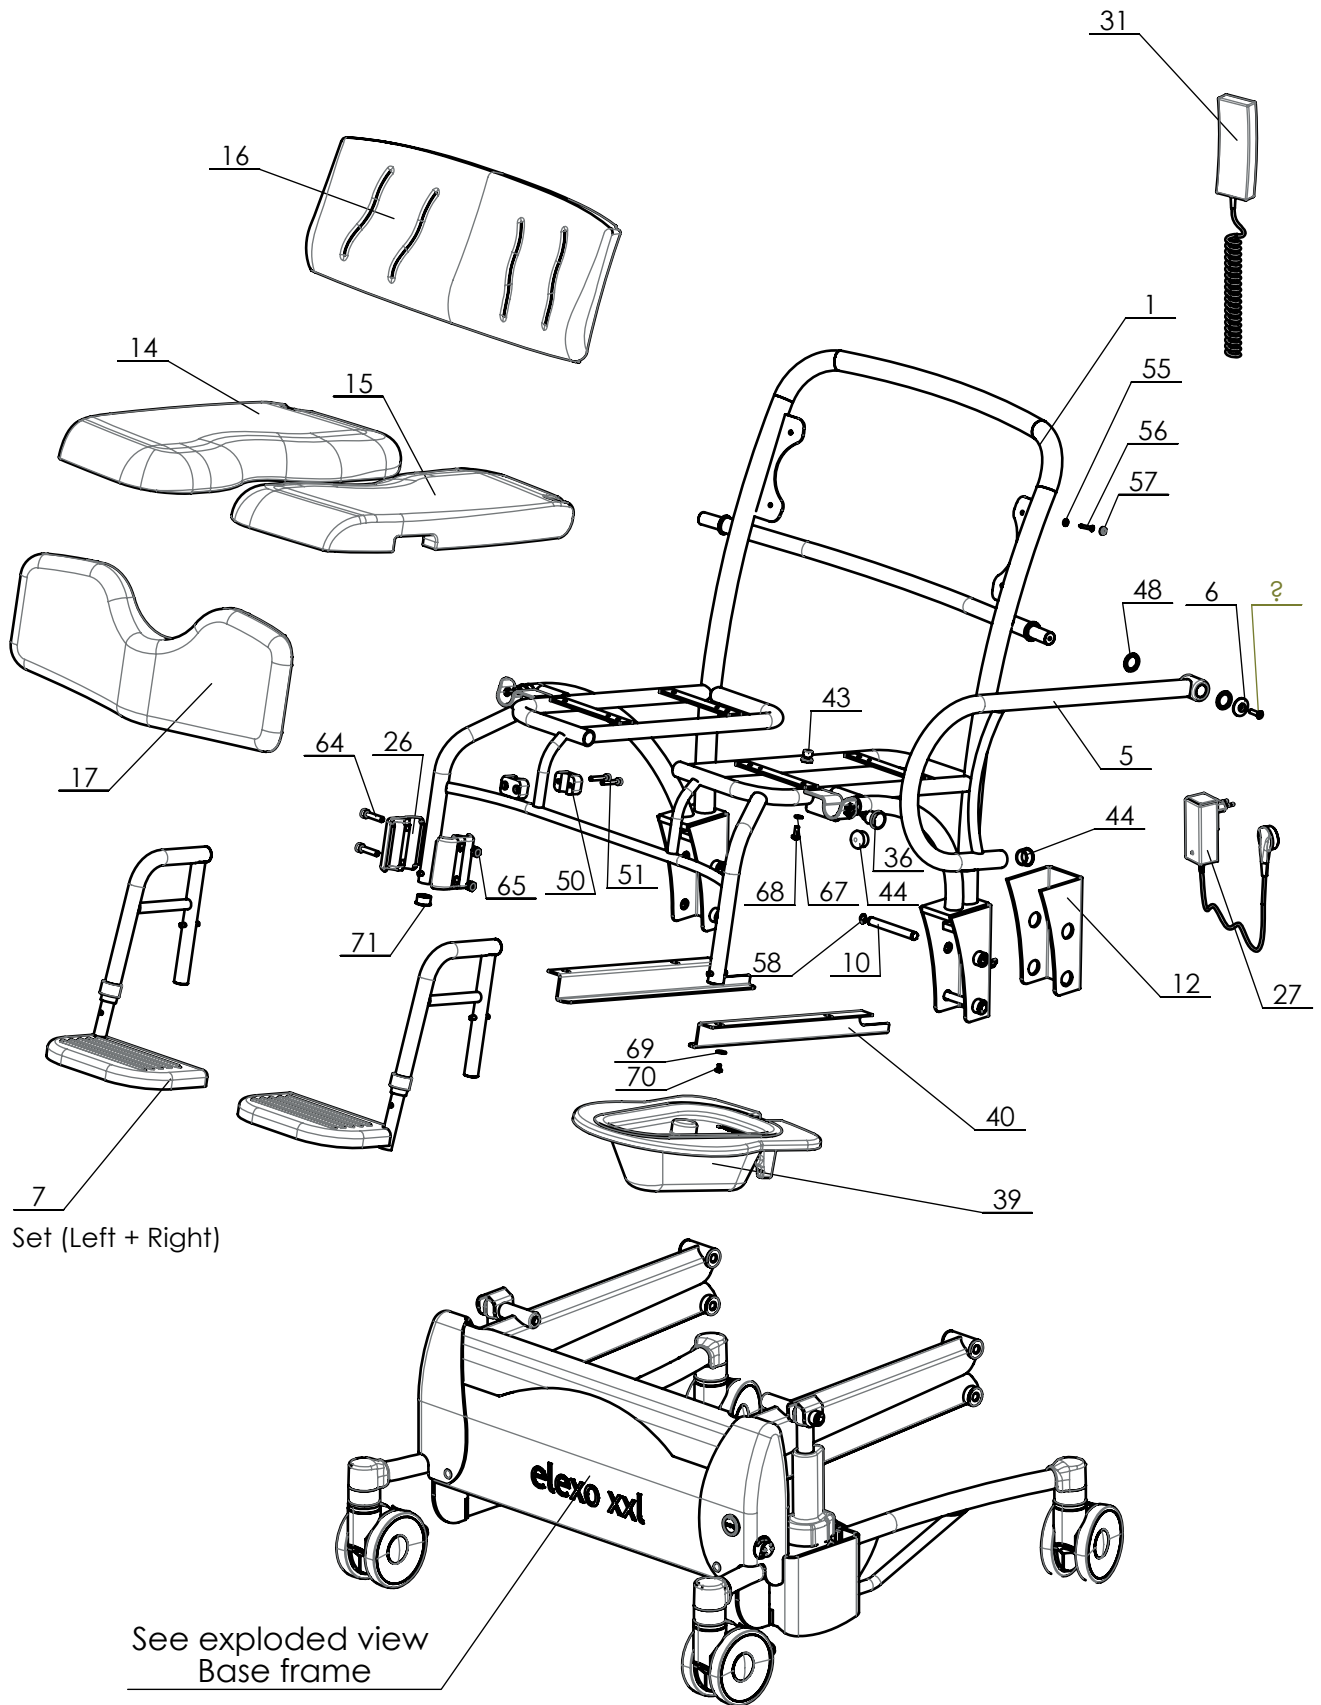

From Serial number 5300.20.005

Set (Left + Right)

See exploded view  
Base frame

P:\SW-Tek\Elexo XXL 5300\

Drawn by: ES	Date: 10-10-2013
Revised: 6 /KA	Date: 18-01-2023
Revised: 7 /KA	Date: 29-09-2023

Copyright reserved  
by law

# Overview parts Elexo XXL

Lopital Nederland bv

Type no: 51005300

P:\SW-Tek\Eleko\Eleko XXL 5300\

Drawn by: ES	Date: 10-10-2013
Revised: 6 /KA	Date: 18-01-2023
Revised: 7 /KA	Date: 29-09-2023

# Overview parts Elexo XXL base frame

Copyright reserved by law

Unit of measurement: mm

Lopital Nederland bv

Type no: 51005300

## Overview parts Elexo XXL

Copyright reserved  
by law

Unit of measure-  
ment: mm

Lopital Nederland bv

Type no: 51005300