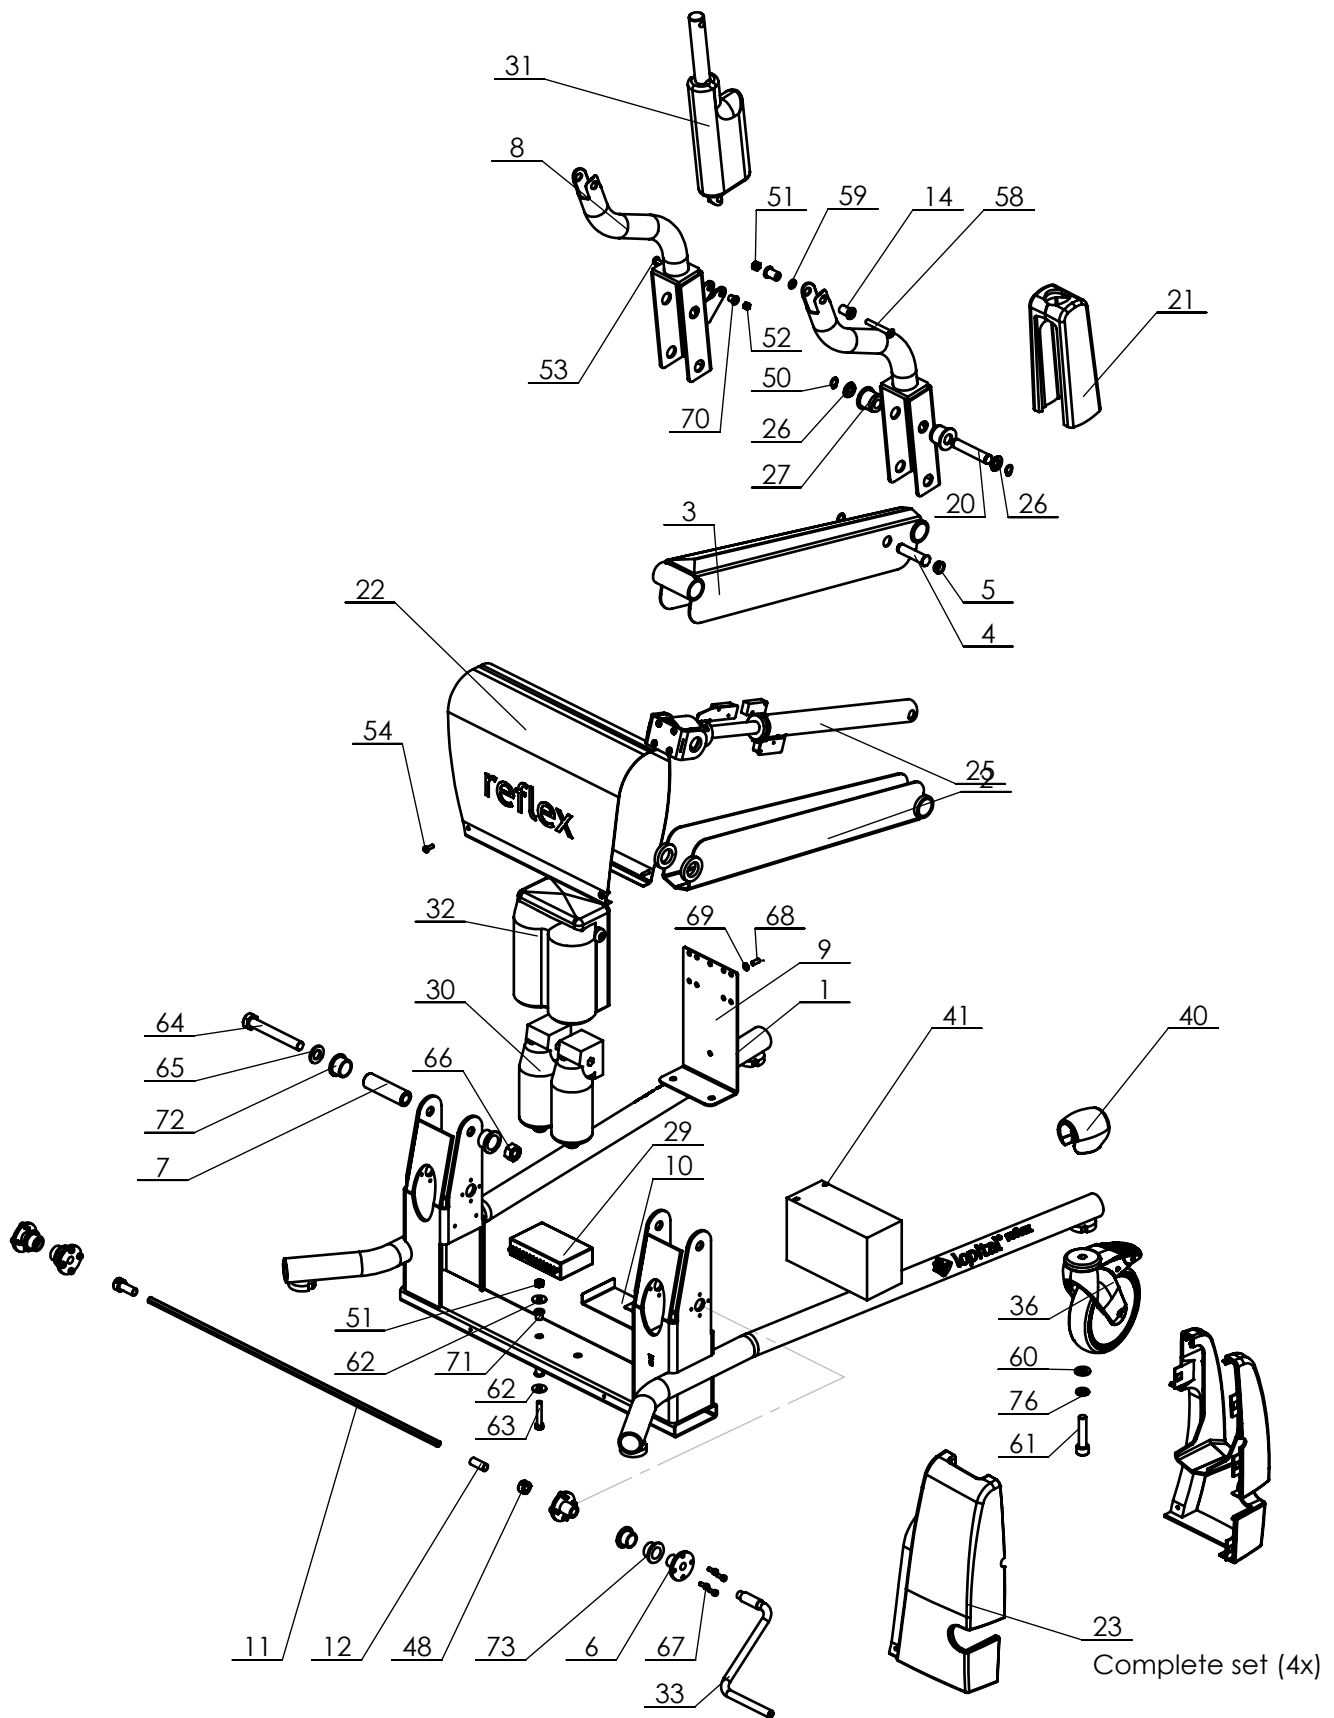

P:\SW-Tek\Reflex 5600\5600

Signed	PS	Date	20-07-2005
Revised	15 /KA	Date	18-10-2018
Revised	16 /KA	Date	28-02-2020

Overview parts Reflex base frame

Copyright reserved
by law

Unit of measure-
ment: mm

Lopital Nederland bv

Type nr: 51005600