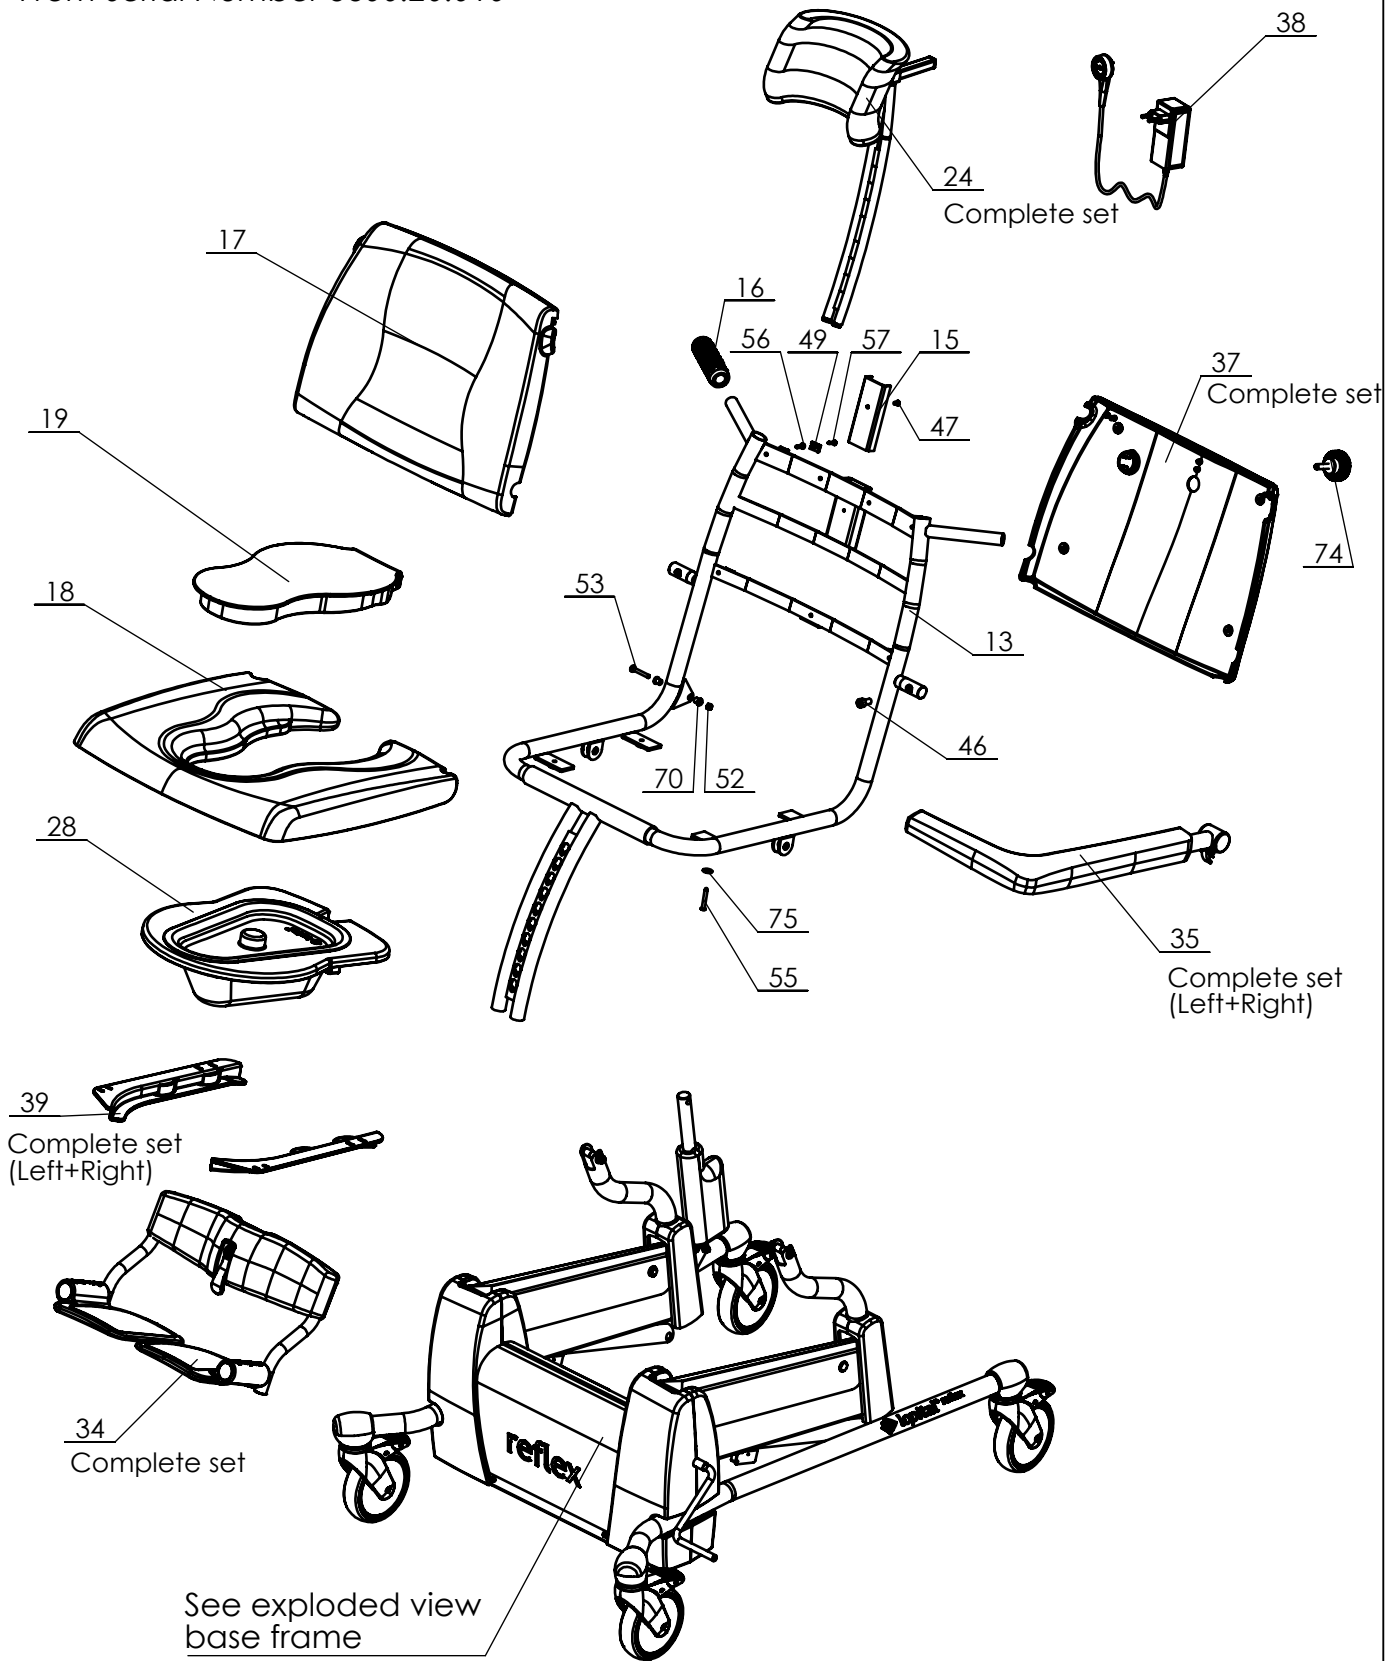

From Serial Number 5600.20.010

P:\SW-Tek\Reflex 5600\5600\

Signed	PS	Date	20-07-2005
Revised	15 /KA	Date	18-10-2018
Revised	16 /KA	Date	28-02-2020

Overview parts Reflex

Copyright reserved by law

Unit of measurement: mm

Lopital Nederland bv

Type nr: 51005600

P:\SW-Tek\Reflex 5600\5600

Signed	PS	Date	20-07-2005
Revised	15 /KA	Date	18-10-2018
Revised	16 /KA	Date	28-02-2020

Overview parts Reflex base frame

Copyright reserved
by law

Unit of measure-
ment: mm

Lopital Nederland bv

Type nr: 51005600

Reflex 51005600

Part nr.	QTY.	Art.nr.	Part
1	1	70560021	Frame
2	2	70560033	Main lever
3	2	70560034	Control lever
4	2	70560025	Actuator pin
5	4	70560027	Bushing brass bearing
6	4	70560026	Flanged bus
7	2	70560032	Threaded bush
8	1	70560036	Seat support L+R
9	1	70560037	Mounting plate motor
10	1	70560038	Bracket controller
11	1	70560030	Motor axis
12	2	70560031	Spacer
13	1	70560022	Seat frame
14	4	70560028	Tilt bearing brass
15	1	70560039	Slide block
16	2	70560049	Handgrip
17	1	70560047	Backrest
18	1	70560046	Seat
19	1	70560045	Lid for seat
20	4	70560042	Hinge
21	2	70519936	Hinge cover
22	1	70560024	Motor cover
23	1	70560054	Cover L+R
24	1	68405630	Head/neck support complete
25	1	70560010	Actuator (set)
26	8	70560040	Bush bearing rear
27	8	70560041	Bush
28	1	69501104	Bedpan + lid
29	1	70560002	Controlbox under
30	2	70560003	Motor
31	1	70560006	Tilt actuator
32	1	70560065	Cover for motor
33	1	70560007	Handle emergency
34	1	68405627	Footrest complete
35	1	68405660	Front locking armrest
36	4	70519928	Castor Ø 125 mm braked
37	1	80005604	Back cover complete
38	1	70550012	Charger incl. plug
39	1	70510050	Guide for bedpan set
40	4	70560066	Protective cover wheel
41	2	70560004	Battery